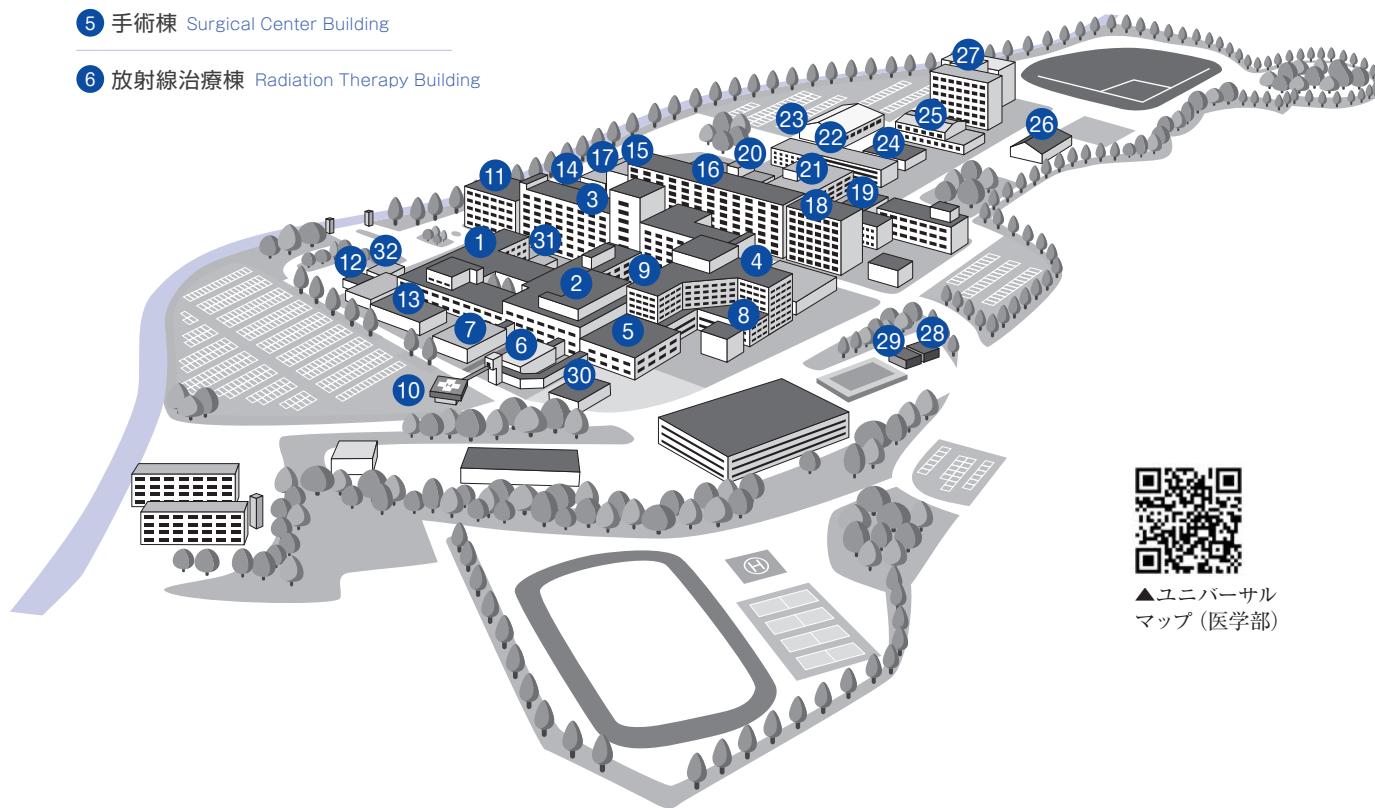

## ◆医学部 Medicine

1 附属病院外来診療棟  
University Hospital Outpatients'  
Treatment Building

2 附属病院中央診療棟  
University Hospital Central  
Treatment Building

3 附属病院病棟(西病棟・東病棟)  
University Hospital Building  
(West Ward・East Ward)

4 附属病院病棟(南病棟)  
University Hospital Building  
(South Ward)

5 手術棟 Surgical Center Building

6 放射線治療棟 Radiation Therapy Building

7 MR診療棟 MR Building

8 ポジトロン診療棟 PET Building

9 シングルフォトン診療棟  
SPECT Building

10 ヘリポート Heli port

11 医学部管理棟  
Administration Office Building

12 喫茶棟 Cafeteria (Hospital)

13 ペオニーコート Peony Court  
(売店・食堂・理容・美容室・郵便局)  
(Shop・Dining Room・Hair Salon・Post Office)

14 臨床講義棟 Clinical Lecture Building

15 臨床研究棟 Clinical Research Building